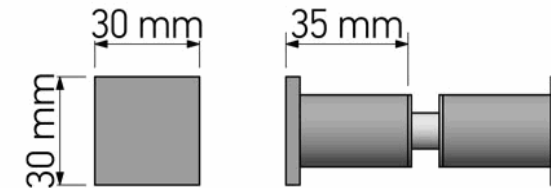

Technical Sheet

Finishing : Chrome
Metal : Brass

Hole for Glass
Ø11 mm - Ø12 mm

KATSIERIS BROS S.A.

Industry Bathroom accessories, Design & Manufacturing, Koropi Industrial Region, Loc: Poka 194 00, Koropi P.O. 27. Athens-Greece T:+30 210 6627 500, F:+30 210 6626 830
info@sanco.gr, www.sanco.gr

Environmental Management System
EAOT EN ISO 14001:2004
Cert. No 144/Γ/2010