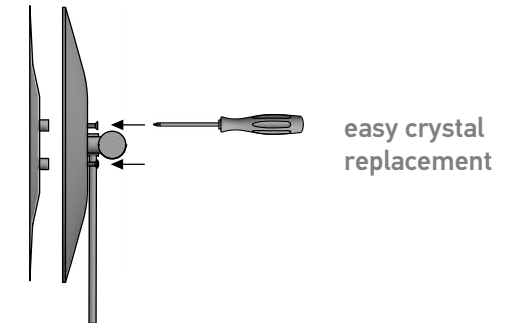

Technical Sheet

Finishing : Chrome
Metal : Brass

KATSIERIS BROS S.A.

Industry Bathroom accessories, Design & Manufacturing, Koropi Industrial Region, Loc: Poka 194 00, Koropi P.O. 27. Athens-Greece T:+30 210 6627 500
info@sanco.gr, www.sanco.gr