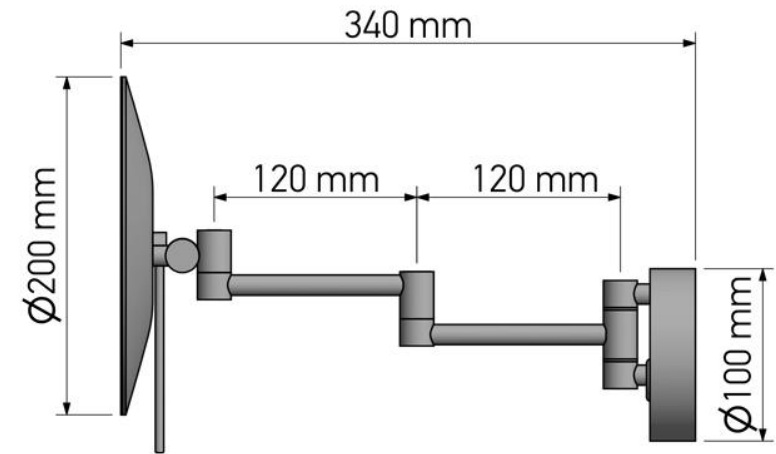

Technical Sheet

Finishing : Chrome
Metal : Brass

KATSIERIS BROS S.A.

Industry Bathroom accessories, Design & Manufacturing, Koropi Industrial Region, Loc: Poka 194 00, Koropi P.O. 27. Athens-Greece T:+30 210 6627 500
info@sanco.gr, www.sanco.gr