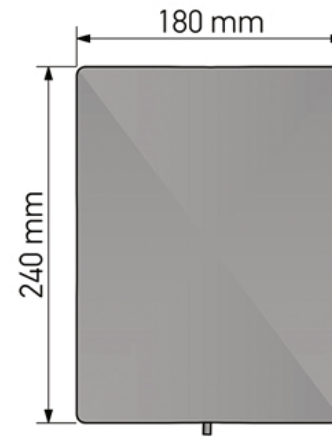

Technical Sheet

Finishing : Chrome
Metal : Brass

KATSIERIS BROS S.A.

Industry Bathroom accessories, Design & Manufacturing, Koropi Industrial Region, Loc: Poka 194 00, Koropi P.O. 27. Athens-Greece T:+30 210 6627 500
info@sanco.gr, www.sanco.gr