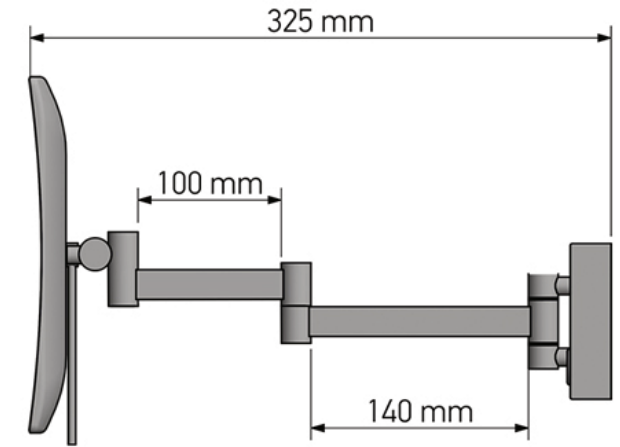

Technical Sheet

Finishing : Chrome
Metal : Brass

KATSIERIS BROS S.A.

Industry Bathroom accessories, Design & Manufacturing, Koropi Industrial Region, Loc: Poka 194 00, Koropi P.O. 27. Athens-Greece T:+30 210 6627 500
info@sanco.gr, www.sanco.gr