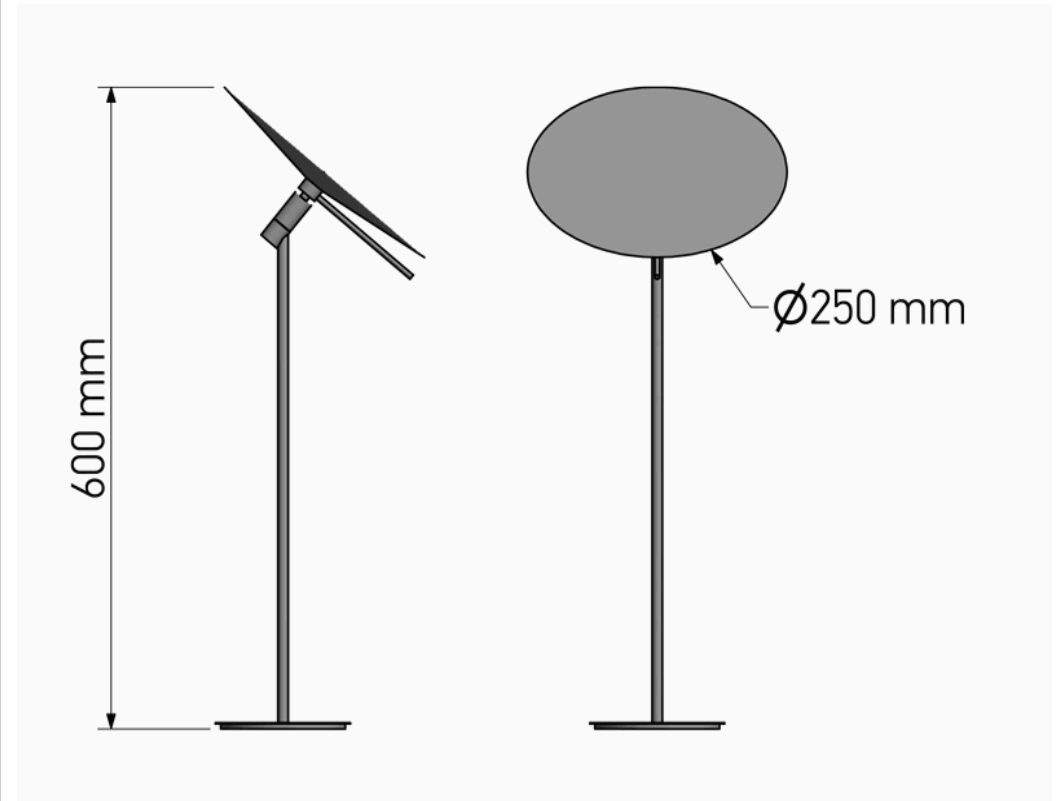

Technical Sheet

Finishing : Chrome
Metal : Brass

KATSIERIS BROS S.A.

Industry Bathroom accessories, Design & Manufacturing, Koropi Industrial Region, Loc: Poka 194 00, Koropi P.O. 27. Athens-Greece T:+30 210 6627 500, F:+30 210 6626 830
info@sanco.gr, www.sanco.gr