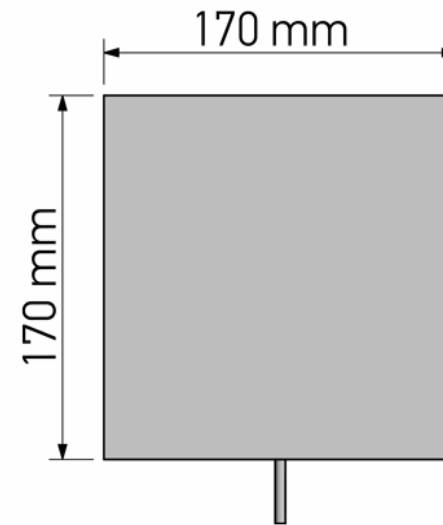

Product Description

Line : Extra
Type : Wall mounded cosmetic mirror x3
Code : MR-202

Finishing : Chrome
Metal : Brass

Technical Sheet

KATSIERIS BROS S.A.

Industry Bathroom accessories, Design & Manufacturing, Koropi Industrial Region, Loc: Poka 194 00, Koropi P.O. 27. Athens-Greece T:+30 210 6627 500, F:+30 210 6626 830
info@sanco.gr, www.sanco.gr

Environmental Management System
EAOT EN ISO 14001:2004
Cert. No 144/Γ/2010