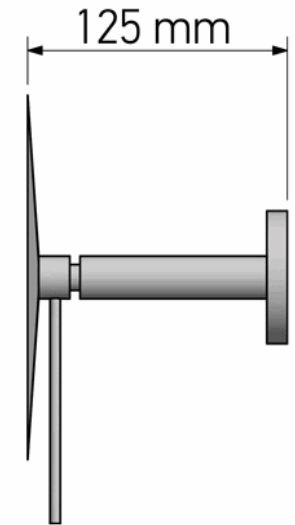

Product Description

Line : Extra
Type : Wall mounded cosmetic mirror x3
Code : MR-202

Finishing : Chrome
Metal : Brass

Technical Sheet

KATSIERIS BROS S.A.

Industry Bathroom accessories, Design & Manufacturing, Koropi Industrial Region, Loc: Poka 194 00, Koropi P.O. 27. Athens-Greece T:+30 210 6627 500, F:+30 210 6626 830
info@sanco.gr, www.sanco.gr

Environmental Management System
EAOT EN ISO 14001:2004
Cert. No 144/Γ/2010