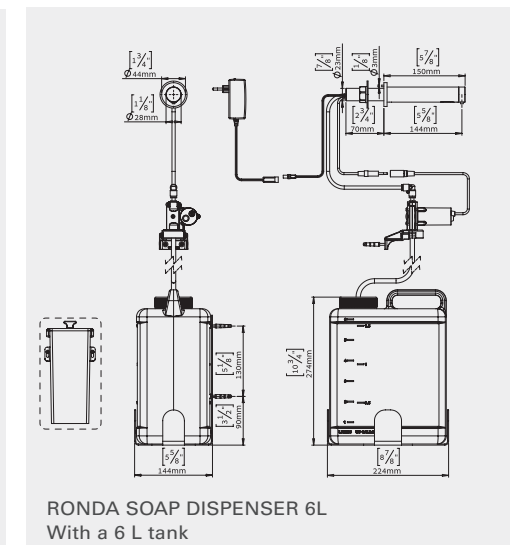

PRODUCT AT A GLANCE

Installation	Wall mounted
Power Supply Options	<ul style="list-style-type: none"> Battery Box for 6 D batteries 12V Transformer
Soap	1-Liter soap bottle. Version available with a 6-Liter tank. The peristaltic pump enables the use of any kind of liquid soap, detergent or antibacterial gel
Viscosity	Default setting: 1.2-1.6 cc Adjustable by remote control in accordance to the selected soap.
Refill	Soap priming operated by remote control or by easy-to-use manual refill button

ORDERING INFORMATION

PRODUCT NAME	CODE	POWER
RONDA SOAP DISPENSER	KSL00935	<ul style="list-style-type: none"> Battery Box for 6 D batteries. 12V Transformer.
RONDA SOAP DISPENSER 6L With a 6 L tank	KSL00934	

SOAP DISPENSERS OPTIONS

PRODUCT NAME	PART NUMBER
Remote control for SD	KSL01060
Matching faucet: RONDA	KSL00360
Matching faucet: RONDA DÚO	KSL00370
RONDA SOAP DISPENSER SIX-PACK Six-pack: 6 soap dispensers and a remote control	KSL00936
Professional System for multifeed	Upon request