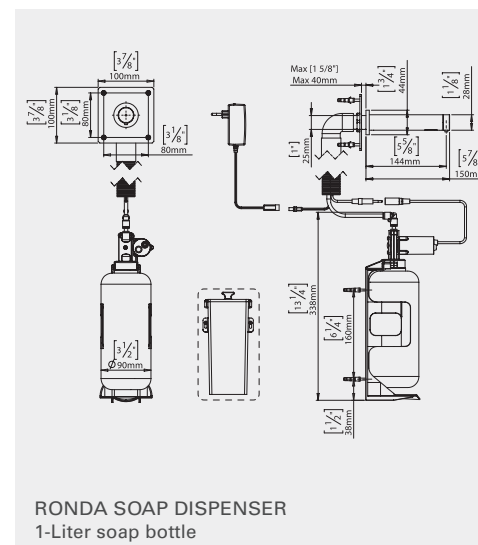

PRODUCT AT A GLANCE

Installation	Wall mounted
Power Supply Options	<ul style="list-style-type: none"> Battery Box for 6 D batteries 12V Transformer
Soap	1-Liter soap bottle. Version available with a 6-Liter tank. The peristaltic pump enables the use of any kind of liquid soap, detergent or antibacterial gel
Viscosity	Default setting: 1.2-1.6 cc Adjustable by remote control in accordance to the selected soap.
Refill	Soap priming operated by remote control or by easy-to-use manual refill button

ORDERING INFORMATION

PRODUCT NAME	CODE	POWER
RONDA SOAP DISPENSER	KSL00935	<ul style="list-style-type: none"> Battery Box for 6 D batteries. 12V Transformer.
RONDA SOAP DISPENSER 6L With a 6 L tank	KSL00934	

SOAP DISPENSERS OPTIONS

PRODUCT NAME	PART NUMBER
Remote control for SD	KSL01060
Matching faucet: RONDA	KSL00360
Matching faucet: RONDA DÚO	KSL00370
RONDA SOAP DISPENSER SIX-PACK Six-pack: 6 soap dispensers and a remote control	KSL00936
Professional System for multifeed	Upon request