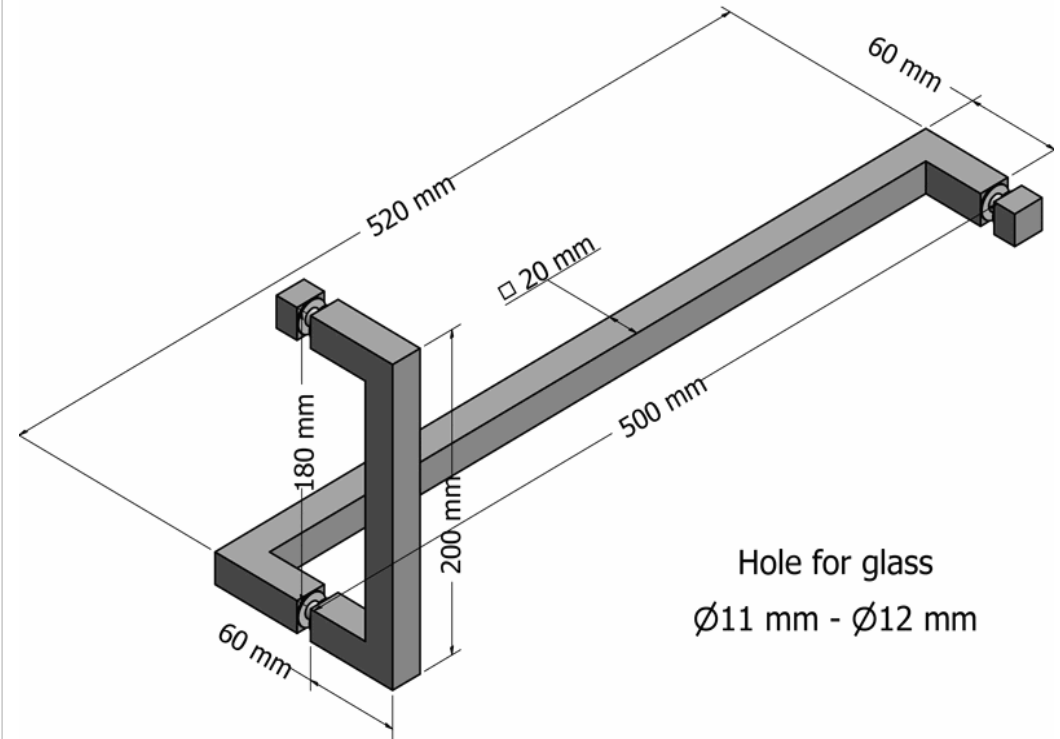

Technical Sheet

Finishing : Chrome
Metal : Brass

KATSIERIS BROS S.A.

Industry Bathroom accessories, Design & Manufacturing, Koropi Industrial Region, Loc: Poka 194 00, Koropi P.O. 27. Athens-Greece T:+30 210 6627 500, F:+30 210 6626 830
info@sanco.gr, www.sanco.gr