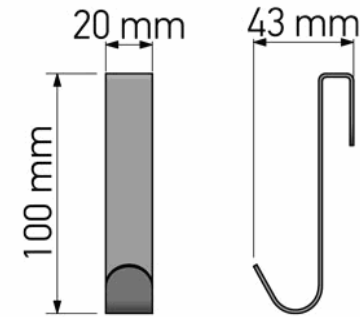

Technical Sheet

Finishing : Inox
Metal : INOX AISHI 304

KATSIERIS BROS S.A.

Industry Bathroom accessories, Design & Manufacturing, Koropi Industrial Region, Loc: Poka 194 00, Koropi P.O. 27. Athens-Greece T:+30 210 6627 500, F:+30 210 6626 830
info@sanco.gr, www.sanco.gr

Environmental Management System
EAOT EN ISO 14001:2004
Cert. No 144/Γ/2010