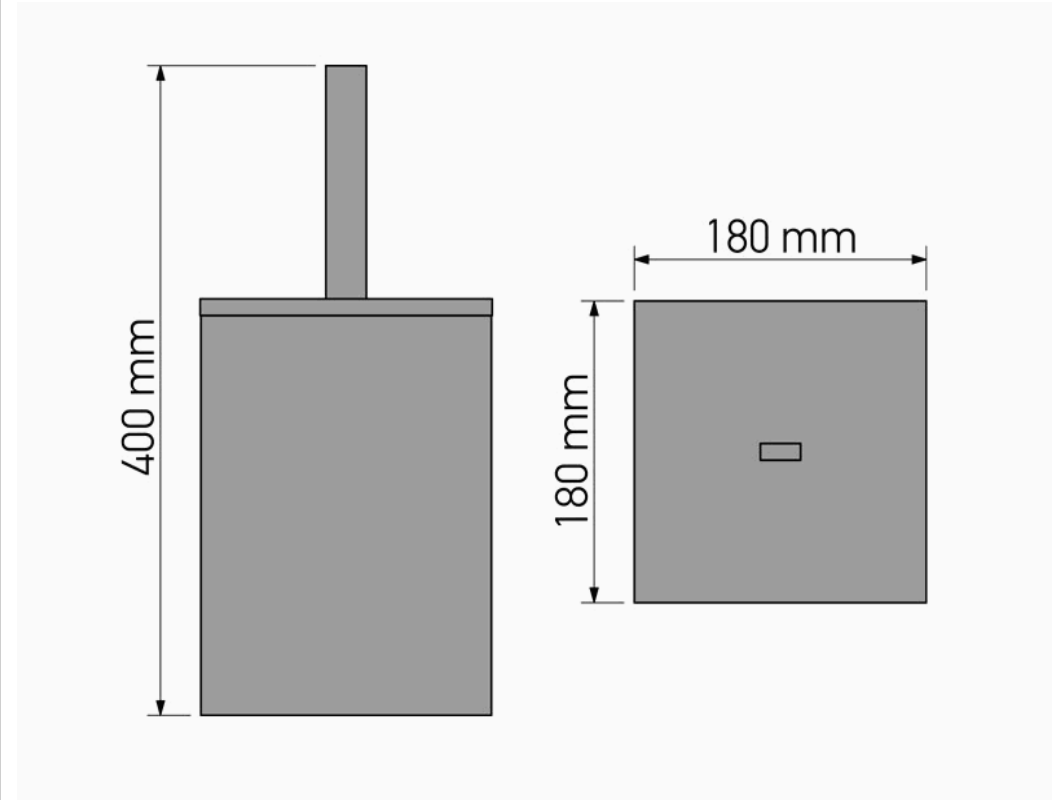

Product Description

Line : Extra
 Type : Waste Bin 5 lt (AISI 304)
 Code : 90653

Technical Sheet

Finishing : Inox
 Metal : INOX AISHI 304

KATSIERIS BROS S.A.

Industry Bathroom accessories, Design & Manufacturing, Koropi Industrial Region, Loc: Poka 194 00, Koropi P.O. 27. Athens-Greece T:+30 210 6627 500, F:+30 210 6626 830
 info@sanco.gr, www.sanco.gr