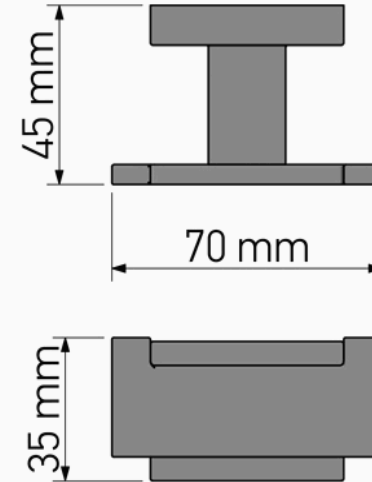

Technical Sheet

Finishing : Chrome
Metal : Brass

KATSIERIS BROS S.A.

Industry Bathroom accessories, Design & Manufacturing, Koropi Industrial Region, Loc: Poka 194 00, Koropi P.O. 27. Athens-Greece T:+30 210 6627 500, F:+30 210 6626 830
info@sanco.gr, www.sanco.gr

Environmental Management System
EAOT EN ISO 14001:2004
Cert. No 144/Γ/2010