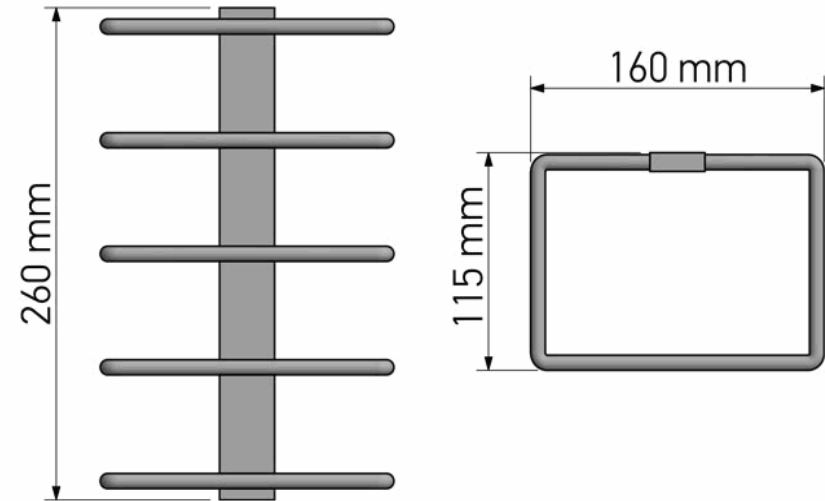

Product Description

Line : Towel Rails
 Type : Holder for guest towels
 Code : 00046

Technical Sheet

Finishing : Chrome
 Metal : Brass

KATSIERIS BROS S.A.

Industry Bathroom accessories, Design & Manufacturing, Koropi Industrial Region, Loc: Poka 194 00, Koropi P.O. 27. Athens-Greece T:+30 210 6627 500, F:+30 210 6626 830
 info@sanco.gr, www.sanco.gr