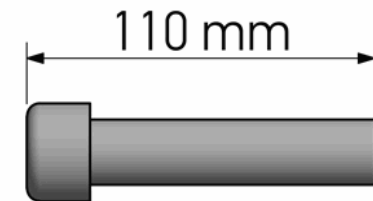

Technical Sheet

Finishing : Chrome
Metal : Brass

KATSIERIS BROS S.A.

Industry Bathroom accessories, Design & Manufacturing, Koropi Industrial Region, Loc: Poka 194 00, Koropi P.O. 27. Athens-Greece T:+30 210 6627 500, F:+30 210 6626 830
info@sanco.gr, www.sanco.gr

Environmental Management System
EAOT EN ISO 14001:2004
Cert. No 144/Γ/2010