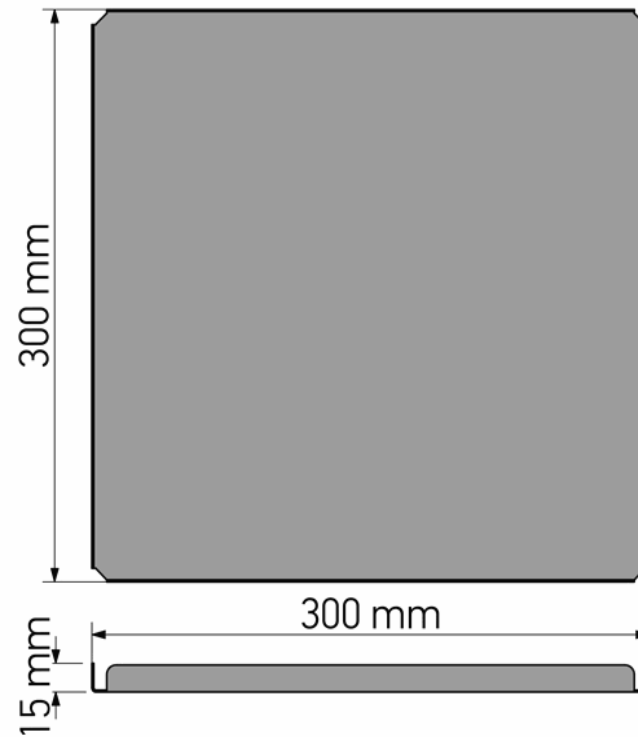

Product Description

Line : Hotel Amenities
Type : Coffee tray (AISI 304)
Code : 00134-M116

Technical Sheet

Finishing : Black Mat
Metal : INOX AISHI 304

SANCO KATSIERIS BROS S.A.
Industry Bathroom accessories,
Design & Manufacturing