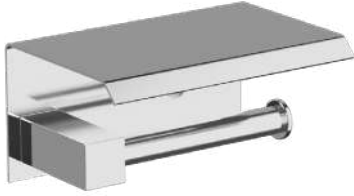

Ka1001-01/CR
Ka1001-01/N

Chrome/Krom
Matt Black/Mat Siyah

Robe Hook, 2.5 cm
Askı, 2.5 cm

Ka1002-01/CR
Ka1002-01/N

Chrome/Krom
Matt Black/Mat Siyah

Toilet Roll Holder with Shelf
Tuvalet Kağıtlık, Etajerli

Ka1003-01/CR
Ka1003-01/N