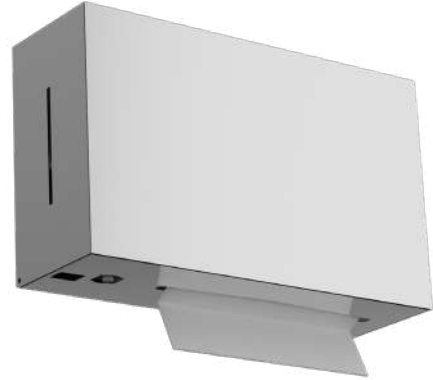

Soap+ Paper Dispensers / Soap Dispensers
Sıvı Sabunluk + Kağıt Dispanserleri / Sıvı Sabunluklar

Paper Disp.+Sensor Soap Disp., 200 Z-fold, 35.5x21.5hx11.5 cm
Kağıt Dispanseri+Fotoselli Sıvı Sabunluk, 200'lük, 35.5x21.5hx11.5 cm

SPD13613-01L/P
SPD13613-01L/M
SPD13613-01L/N

Polished Stainless Steel/P.Çelik Parlak
Stainless Steel/P.Çelik Mat
Matt Black/Mat Siyah

SPD13613-01M/P
SPD13613-01M/M
SPD13613-01M/N

Polished Stainless Steel/P.Çelik Parlak
Stainless Steel/P.Çelik Mat
Matt Black/Mat Siyah