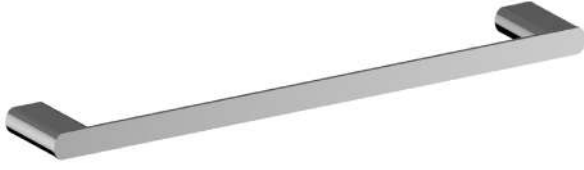

Towel Bar, 45 cm
Havluluk, Uzun, 45 cm

Pi5001-45/CR Chrome/Krom
Pi5001-45/N Matt Black/Mat Siyah