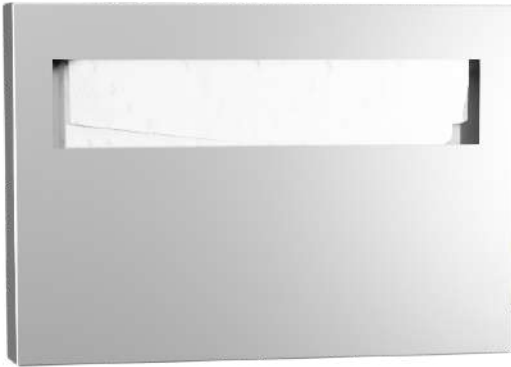

Seat-Cover Dispenser Klozet Kapak Dispanseri

Seat-Cover Dispenser, 39 x 27h x 5 cm
Klozet Kapak Dispanseri, 39 x 27h x 5 cm

SCD13013-01/P	Polished Stainless Steel/P.Çelik Parlak
SCD13013-01/M	Stainless Steel/P.Çelik Mat
SCD13013-01/N	Matt Black/Mat Siyah