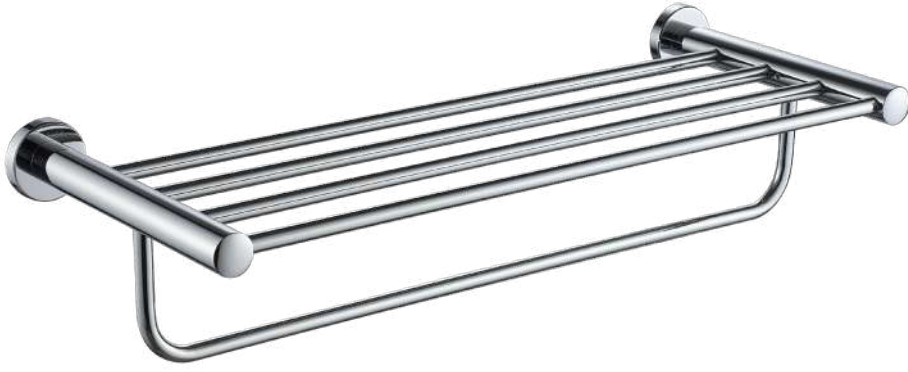

Towel Racks Rafly Havluluklar

Towel Rack, 60 x 23h x 20 cm
Havluluk, Rafly, 60 x 23h x 20 cm

TRR1209-60/CR

Chrome/Krom

Toilet Roll Holders Tuvalet Kağıtlıklar

Toilet Roll Holder with Shelf
Tuvalet Kağıtlık, Etajerli