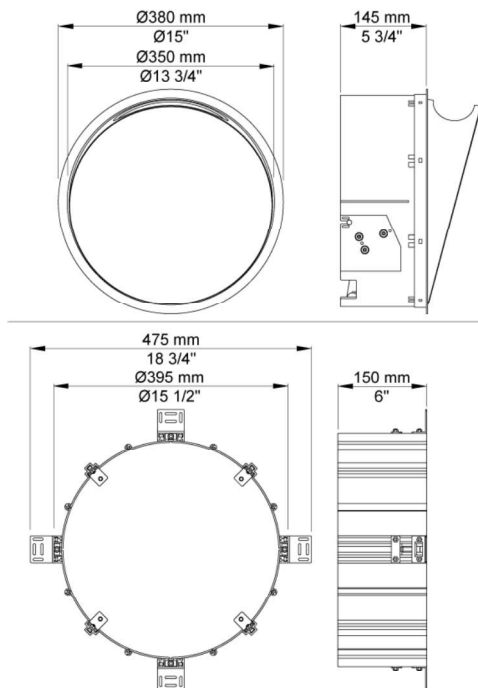

Date:

Client:

Project:

RS1

Build-in waste bin. Build-in depth: 150 mm. Diameter incl. ring: 380 mm. Capacity: 2,5 litre/20-30 tissues. Bags for RS1 size 39 cm x 28 cm. Surface colour white or black. The visual part consists of: Ring, material: High polished chrome, natural brass, brushed chrome, brushed stainless steel or 15 different colours. Container, material frontplate: PC/ABS laquered, surface colour white or black.