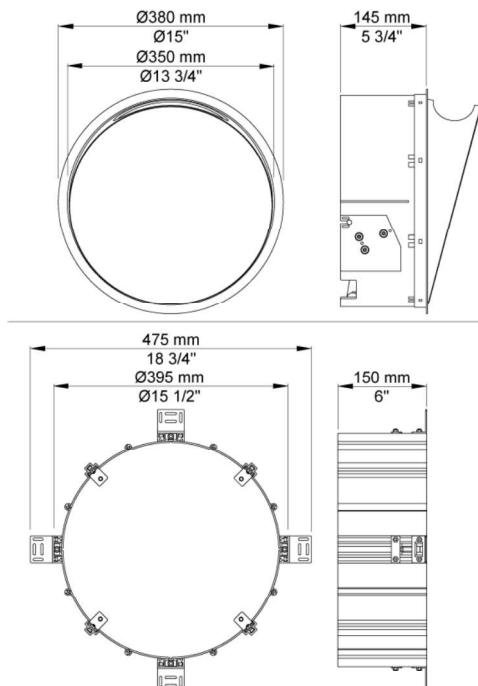

| |
|----------|
| Date: |
| Client: |
| Project: |

RS1

Build-in waste bin. Build-in depth: 150 mm. Diameter incl. ring: 380 mm. Capacity: 2,5 litre/20-30 tissues. Bags for RS1 size 39 cm x 28 cm. Surface colour white or black. The visual part consists of: Ring, material: High polished chrome, natural brass, brushed chrome, brushed stainless steel or 15 different colours. Container, material frontplate: PC/ABS laquered, surface colour white or black.