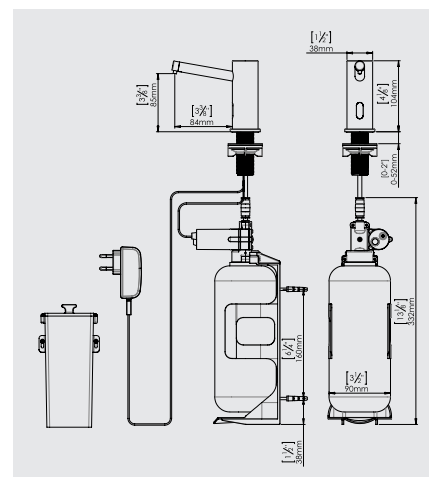

Closing automatically without dripping, the Miranda R touch free soap dispenser helps to ensure that the bathroom will stay organized and neat.

The following functions can be performed by using remote control: Soap quantity selection, Refill the soap tank, temporary off, coming back to factory settings

PRODUCT AT A GLANCE

Installation	Deck mounted installation with the bottle below the lavatory.
Power Supply Options	- Battery Box for 6 D batteries 12V Transformer
Soap	1 Liter soap bottle. This soap dispenser includes a peristaltic pump that allows the use of any kind of liquid soap, detergent or antibacterial gel.
Soap Dosage	Factory setting for 0.7 to 0.9 cc depending on the selected soap. The soap quantity can be changed using the soap dispenser's remote control.
Refill	Easy to use refill button in order the soap will start to come out of the soap dispenser spout. This function can also be performed with the remote control.

ORDERING INFORMATION

PRODUCT NAME	CODE	POWER OPTIONS
MIRANDA R SOAP DISPENSER	KSL00920	- Battery Box for 6 D batteries 12V Transformer
MIRANDA R SOAP DISPENSER 6-PACK	KSL00921	

OPTIONS

OPTIONS	CODE
Remote control for adjusting settings	KSL01060

Kassel Sanitär S.L.

- Avda. de Castilla, 1 - Polígono Industrial, 28830 San Fernando de Henares, Madrid, Spain
- Daimlerstraße 2, D-93133 Burglengenfeld, Germany

Tel. +34 916 778 993 | Fax. +34 916 777 774 | info@kassel.es | www.kassel.es