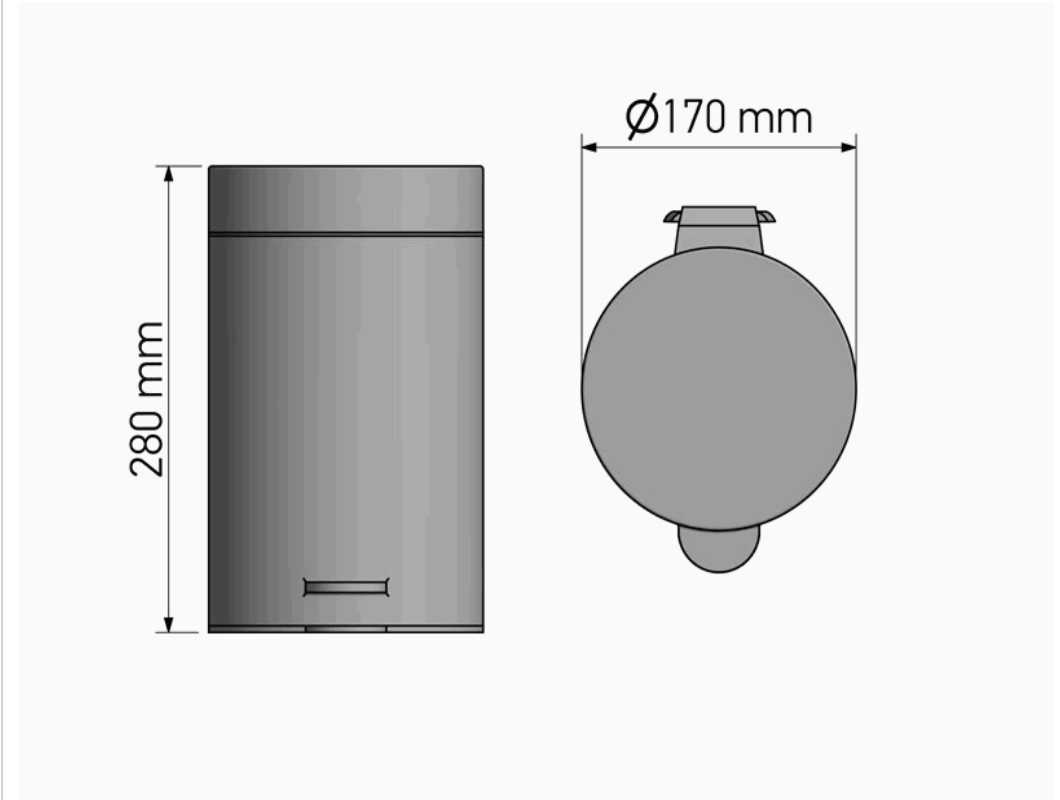

Product Description

Line : Extra
 Type : Waste Bin 3 lt Soft Close (AISI 304)
 Code : 90689

Technical Sheet

Finishing : Inox
 Metal : INOX AISHI 304

KATSIERIS BROS S.A.

Industry Bathroom accessories, Design & Manufacturing, Koropi Industrial Region, Loc: Poka 194 00, Koropi P.O. 27. Athens-Greece T:+30 210 6627 500, F:+30 210 6626 830
 info@sanco.gr, www.sanco.gr